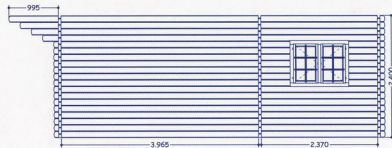

KEOPS INTERLOCK

Three large
rooms and
a loft

Forest Lodge

www.logcabins.co.uk

Forest Lodge

How does Interlock Forest Lodge beat the other imitations?

Bigger Size - 30sqm
Thicker Log - 55mm
Taller Loft - over 1500mm
Insulated - Roof & Floor
Double Glazed
Flexible Room Sizes
Lower Price

Why settle for less?

Only **£9250** incl VAT
45MM LOG OPTION **£8750**

by **KEOPS INTERLOCK**

Five Oaks Farm, Badgers Hill, Evesham, Worcestershire, WR11 4SN
Tel/Fax: 01386 861961 Mobile: 07967 682716 Email: ideas@logcabins.co.uk