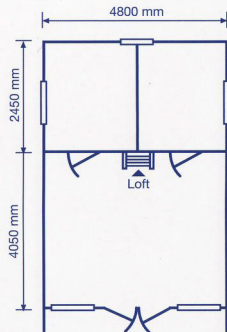

Forest Lodge

How does Interlock Forest Lodge beat the other imitations?

Bigger Size - 30sqm
Thicker Log - 55mm
Taller Loft - over 1500mm
Insulated - Roof & Floor
Double Glazed
Flexible Room Sizes
Lower Price

Why settle for less?

Only **£9250** incl VAT
45MM LOG OPTION **£8750**

by **KEOPS INTERLOCK**

Five Oaks Farm, Badgers Hill, Evesham, Worcestershire, WR11 4SN
Tel/Fax: 01386 861961 Mobile: 07967 682716 Email: ideas@logcabins.co.uk

www.logcabins.co.uk