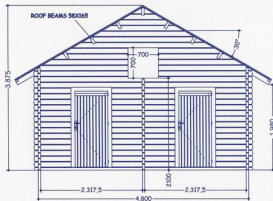

KEOPS INTERLOCK

Three large
rooms and
a loft

Forest Lodge

www.logcabins.co.uk

Forest Lodge

How does Interlock Forest Lodge beat the other imitations?

Bigger Size - 30sqm
Thicker Log - 55mm
Taller Loft - over 1500mm
Insulated - Roof & Floor
Double Glazed
Flexible Room Sizes
Lower Price

Why settle for less?

Only **£9250** incl VAT
45MM LOG OPTION **£8750**

by **KEOPS INTERLOCK**

Five Oaks Farm, Badgers Hill, Evesham, Worcestershire, WR11 4SN
Tel/Fax: 01386 861961 Mobile: 07967 682716 Email: ideas@logcabins.co.uk