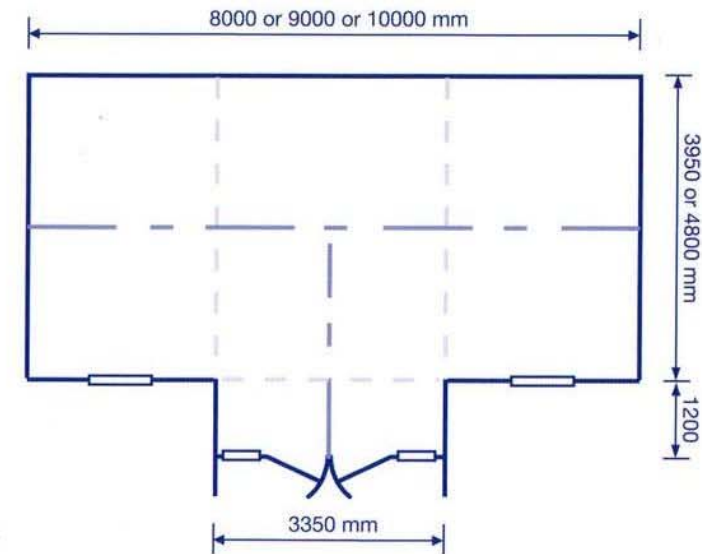

45mm log
Wooden Floor
Felt Shingles
Double Door 3/4 Glazed

2 Glazed Panels
2 Long Double Windows
1m Canopy
Double Glazed

Options:

Size - see table for common sizes
Other sizes available
Interior Walls - £130 per metre
Extra Doors & Windows

Roof and Floor Insulation - See table
Wall Insulation - POA

Depth mm	Width mm					
	7500	8000	9000	10000	12000	14000
3950	£7,200	£7,685	£7,897	£8,109	£9,730	£11,350
insulated	£8,653	£9,235	£9,647	£10,059	£12,070	£14,080
4800	£7,546	£8,050	£8,262	£8,474	£10,168	£11,964
insulated	£9,098	£9,705	£10,217	£10,429	£12,514	£14,600
6000	£9,433	£10,063	£10,328	£10,593	£12,710	£14,830
insulated	£11,373	£12,132	£12,771	£13,036	£15,643	£18,250