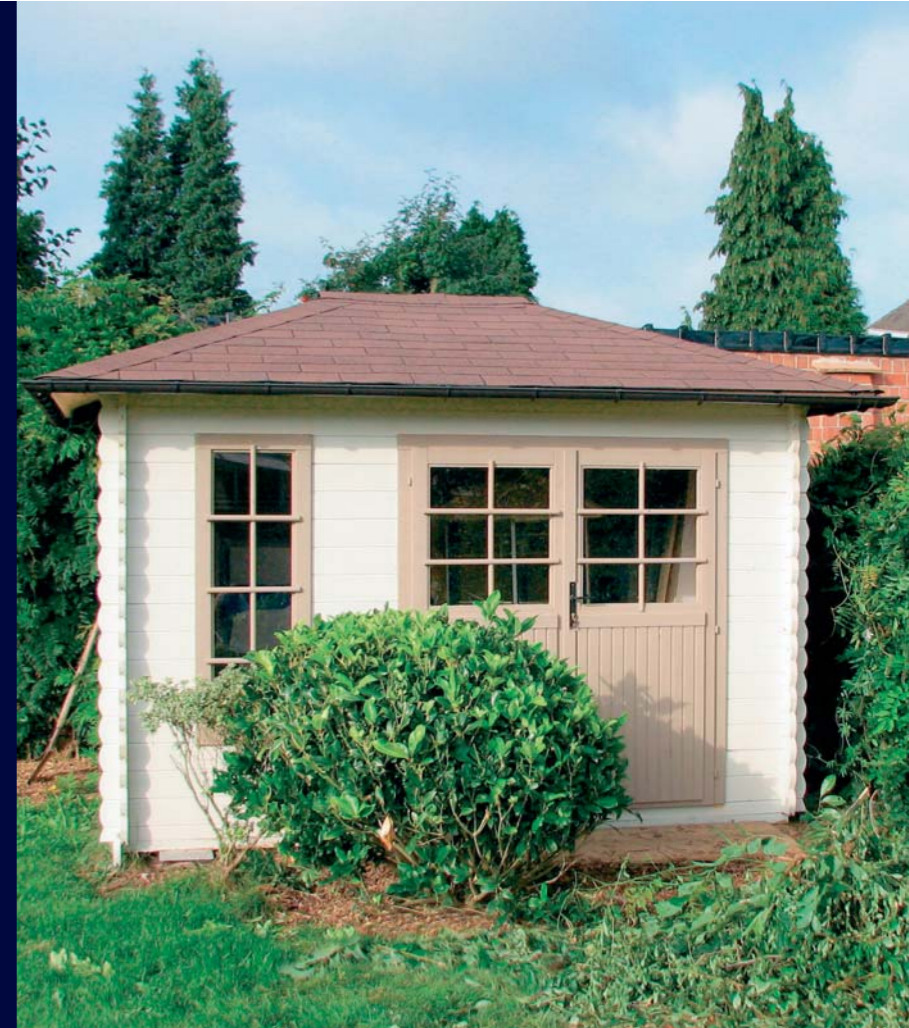

**KEOPS**

QUATRA STYLE

**KEOPS INTERLOCK**

[www.logcabins.co.uk](http://www.logcabins.co.uk)

Mr Campbell chose a Quatra home office 3.95m x 3.35m in 45mm logs

Ms Morgan chose a Quatra 3.0m x 2.45m in 33mm logs

# KEOPS INTERLOCK QUATRA

The elegant Interlock Quatra log cabin with its pyramid style roof will enhance any garden.

The long panel windows allow for lots of extra light making the perfect summerhouse, studio, guest room or outside dining room. It is available in an extensive range of sizes with a choice of door and window styles which you can put anywhere.

Mr Lavers chose a Quatra garden store 2.0m x 2.0m in 28mm logs

Mr Todd's Quatra summerhouse is 2.45m x 2.45m in 28mm logs

Mr Stanley chose a Quatra 3.35m x 3.0m in 33mm logs

Mrs Steel's Quatra treatment room is 4.85m x 3.35m in 56mm logs