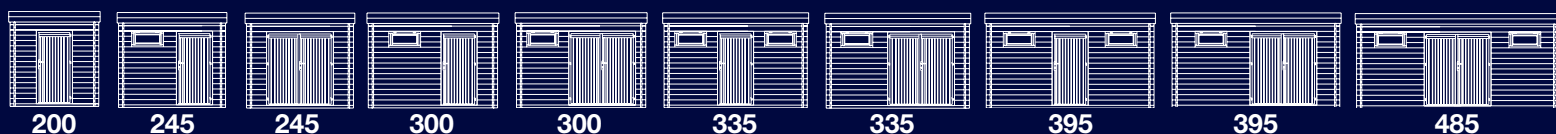

Keops Interlock, Five Oaks Farm, Badgers Hill, Evesham, Worcestershire, WR11 4SN
Tel/Fax: 01386 861961 Mobile: 07967 682716 Email: best@logcabins.co.uk

www.logcabins.co.uk