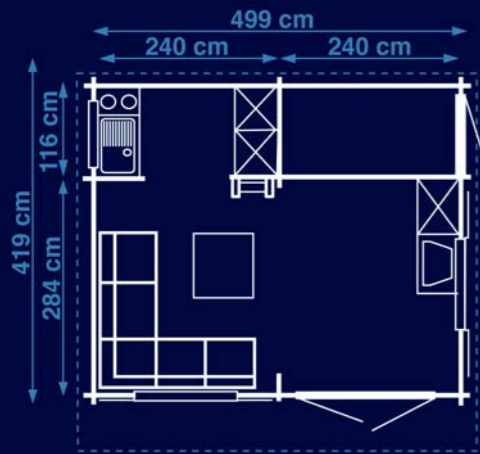

KEOPS INTERLOCK ANDORRA & MONACO LODGES

The Andorra and Monaco are very popular cabins for all kinds of use; fishing lodge, guest room, holiday retreat, studio, games room to name but a few. They share the usual high quality features of the Interlock tailor made cabins although they are produced in greater quantity batches and so are very competitively priced. Each cabin has three rooms downstairs and a loft area that covers the two smaller rooms. There are six cabin sizes to choose from.

Andorra 20