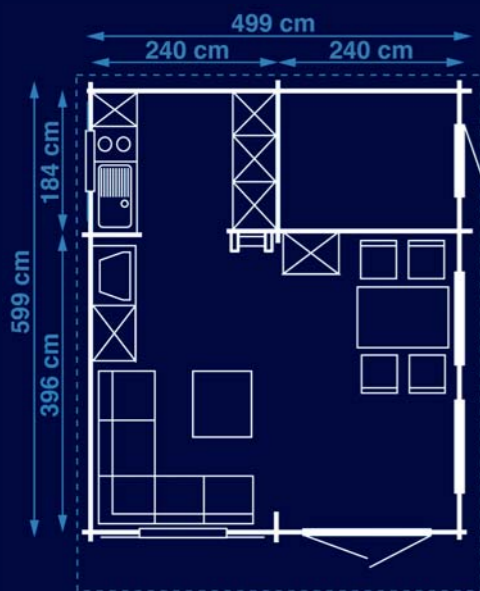

KEOPS INTERLOCK ANDORRA & MONACO LODGES

The Andorra and Monaco are very popular cabins for all kinds of use; fishing lodge, guest room, holiday retreat, studio, games room to name but a few. They share the usual high quality features of the Interlock tailor made cabins although they are produced in greater quantity batches and so are very competitively priced. Each cabin has three rooms downstairs and a loft area that covers the two smaller rooms. There are six cabin sizes to choose from.

Andorra 28