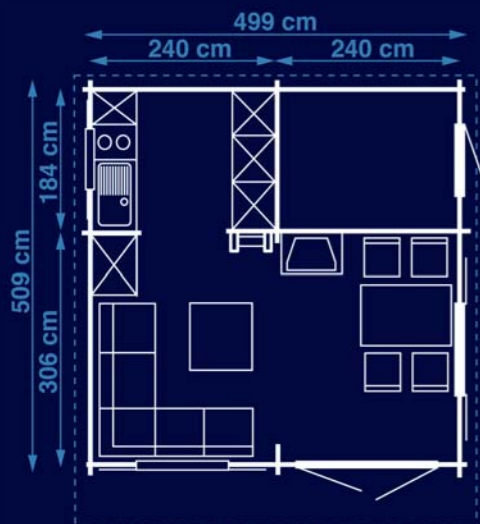

KEOPS INTERLOCK ANDORRA & MONACO LODGES

The Andorra and Monaco are very popular cabins for all kinds of use; fishing lodge, guest room, holiday retreat, studio, games room to name but a few. They share the usual high quality features of the Interlock tailor made cabins although they are produced in greater quantity batches and so are very competitively priced. Each cabin has three rooms downstairs and a loft area that covers the two smaller rooms. There are six cabin sizes to choose from.

Andorra 24