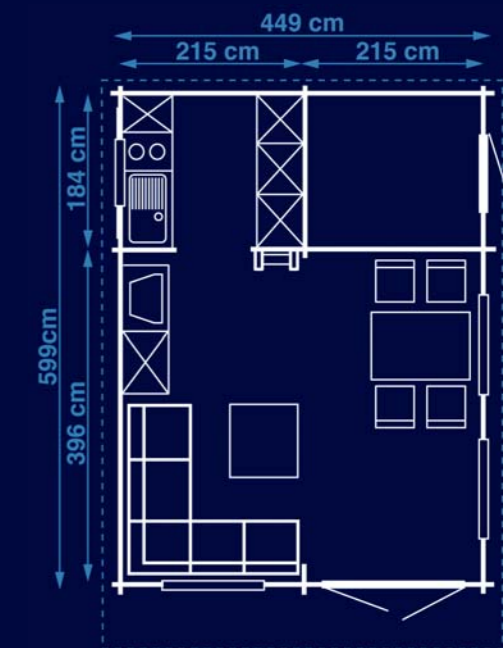

KEOPS INTERLOCK ANDORRA & MONACO LODGES

The Andorra and Monaco are very popular cabins for all kinds of use; fishing lodge, guest room, holiday retreat, studio, games room to name but a few. They share the usual high quality features of the Interlock tailor made cabins although they are produced in greater quantity batches and so are very competitively priced. Each cabin has three rooms downstairs and a loft area that covers the two smaller rooms. There are six cabin sizes to choose from.

Monaco 25