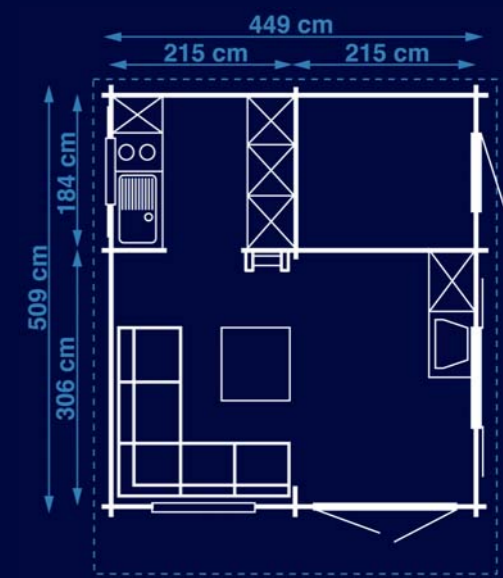

Monaco 17

Monaco 21