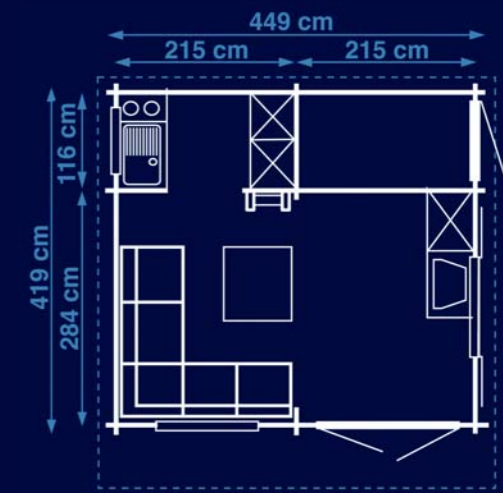

KEOPS INTERLOCK ANDORRA & MONACO LODGES

The Andorra and Monaco are very popular cabins for all kinds of use; fishing lodge, guest room, holiday retreat, studio, games room to name but a few. They share the usual high quality features of the Interlock tailor made cabins although they are produced in greater quantity batches and so are very competitively priced. Each cabin has three rooms downstairs and a loft area that covers the two smaller rooms. There are six cabin sizes to choose from.

Monaco 17